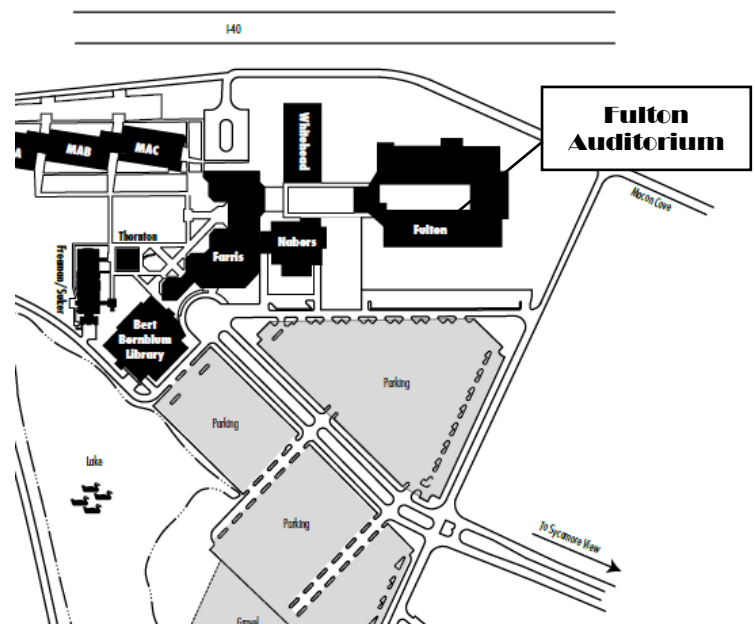

Schedule of Events

Friday Evening, October 5 — Meet-and Greet

Join us for a meet-and-greet with potluck pork barbeque, 6 pm, at the home of Leslie Blakeburn (1608 Tutwiler, Memphis, TN 38107). Please RSVP to Leslie at 901-833-1793 or leslieblakeburn@yahoo.com no later than September 28. Bring a side or a dessert!

Saturday, October 6 — Southwest Community College

- 9:00 a.m. Registration, meet-and-greet, read around, and continental breakfast
- 10:00 a.m. Workshop by Jerri Hardesty
- 12:00 noon Luncheon
- 1:00 p.m. Awards and readings
- 2:00 p.m. Break
- 2:15 p.m. Awards and readings continue
- 4:00 p.m. Final door prizes